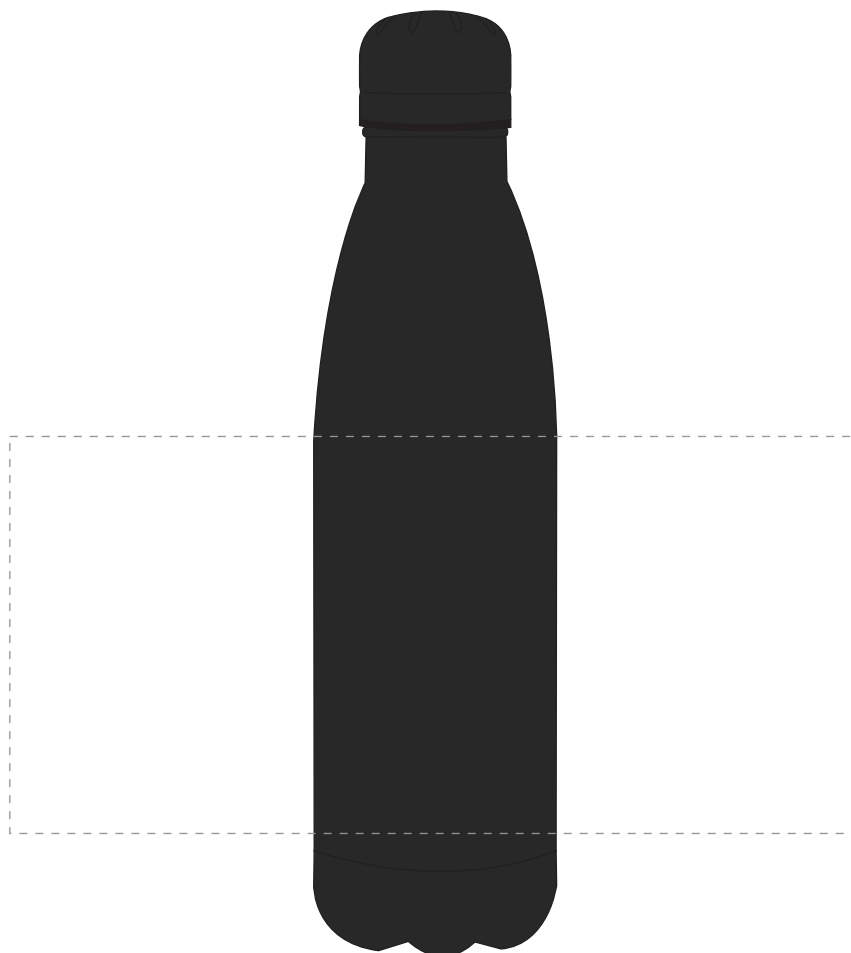

Your Ref:

Quantity:

Product Code: MG0332

Our Ref:

Version: 1

Product Colour: BLACK

**PRINTING CONCERNS:****PRODUCT INFO:**

- Logos will be directly opposite
- Logos will NOT be directly opposite

We stock this item in the following colours

**PANTONE REFERENCE(S)**

-  Full colour printing

ARTWORK SCALE 50%

Product Image for visualisation  
- colours may vary

The dashed line is to demonstrate print area and will not appear on your printed item